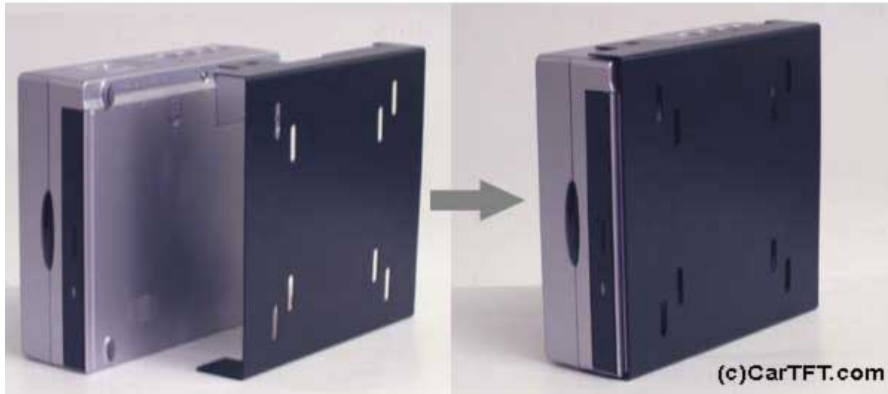

99.00 EUR
incl. 19% VAT, plus [shipping](#)

- Enables you to mount the Barebone on the backside of LCD Displays
- Ideal for car mounting , too !